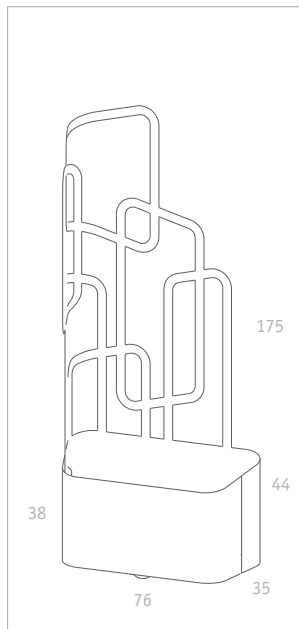

Paro

Michael Koenig 2013

FLORA 

Paro's concealed rollers make it extremely mobile, so it is ideal for use wherever flexibility is needed. With just a few movements, terraces or courtyards can be redesigned and converted into different kinds of spaces. The high construction provides both protection against prying eyes and a climbing aid for plants. Thanks to its asymmetrical shape, two planters or more can be combined in functional and varying ways.

Mobile planter, zinc plated sheet metal, powder coated light grey or anthracite, two fixed castors, two swiveling castors

Paro
Volume 54 l
Weight 28 kg

FLORA Wilh. Förster
GmbH & Co. KG

Schmidtsiepen 3
58553 Halver
Germany