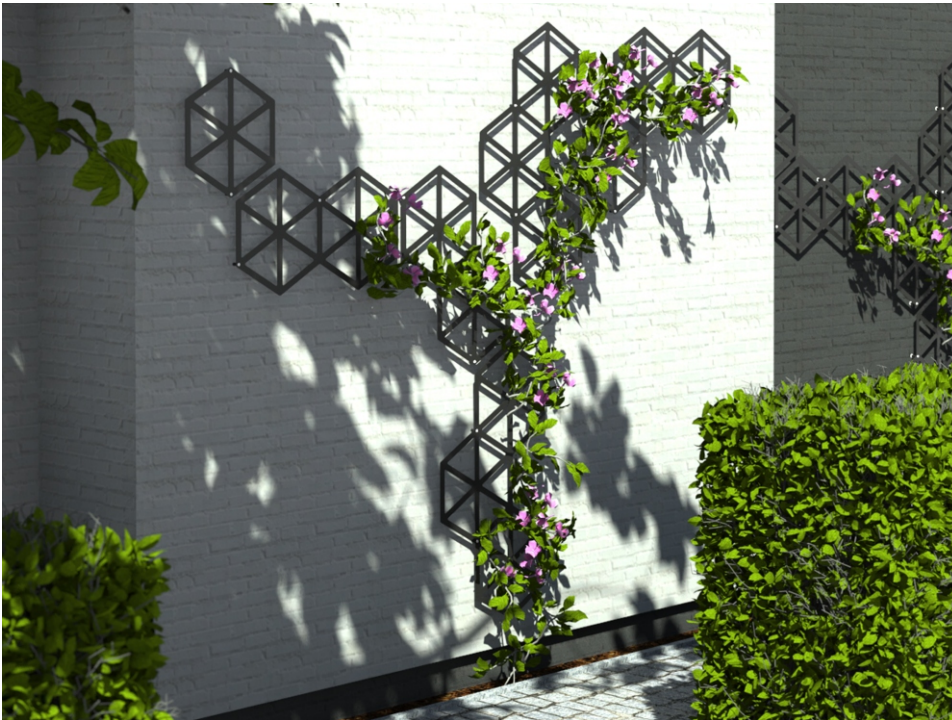

Egypt

Arik Levy 2018

FLORA 

Egypt structure is a strict geometric shape. In an extremely playful way, Arik Levy has combined this tension in a product which harmonises function and shape in ways no others can. The different sizes of the trellis allow the creation of natural shapes. It is not only the plant which climbs up the supporting grid – the product itself appears to be ascending the wall.