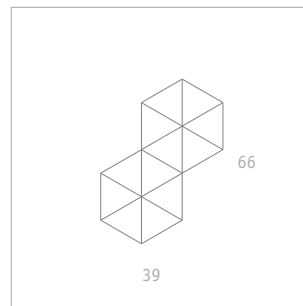

Egypt 90
Weight 1,4 kg

Egypt 60
Weight 1,0 kg