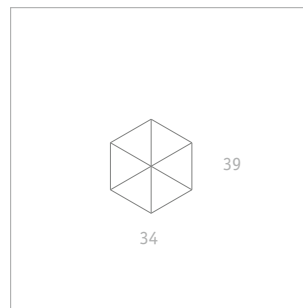

Egypt 60
Weight 1,0 kg

Egypt

Arik Levy 2018

FLORA

Art trellis, modular system,
zinc plated sheet metal,
powder coated black, with
assembly kit

Egypt 30
Weight 0,5 kg