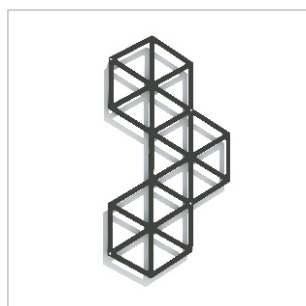

Egypt 90
Weight 1,4 kg

FLORA Wilh. Förster
GmbH & Co. KG

Schmidtsiepen 3
58553 Halver
Germany

Phone +49 (0)2353 9117-0
Fax +49 (0)2353 9117-17
E-Mail info@flora.biz
Internet www.flora.biz