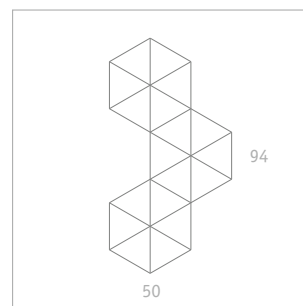

Egypt 90
Weight 1,4 kg

FLORA Wilh. Förster
GmbH & Co. KG

Schmidtsiepen 3
58553 Halver
Germany

Phone +49 (0)2353 9117-0
Fax +49 (0)2353 9117-17
E-Mail info@flora.biz
Internet www.flora.biz