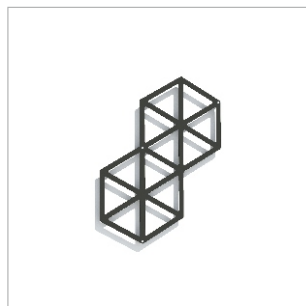

Egypt 60
Weight 1,0 kg