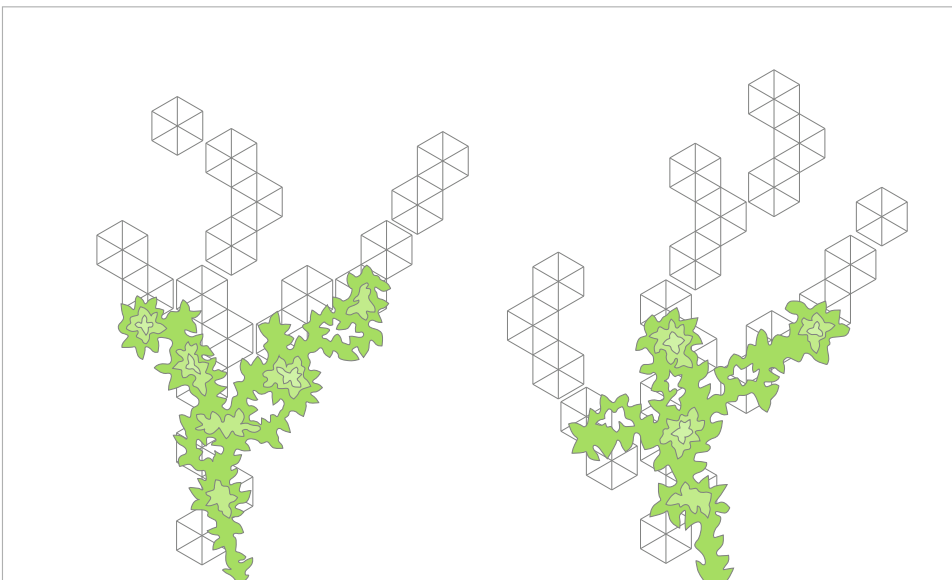

Egypt

Arik Levy 2018

FLORA 

Egypt structure is a strict geometric shape. In an extremely playful way, Arik Levy has combined this tension in a product which harmonises function and shape in ways no others can. The different sizes of the trellis allow the creation of natural shapes. It is not only the plant which climbs up the supporting grid – the product itself appears to be ascending the wall.