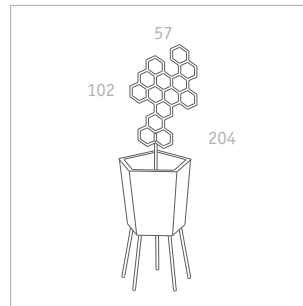

FLORA 

Giant planter, zinc plated
sheet metal, powder coated
light grey, various accessories

Elevation 150
h 150 cm
Volume 820 l
Weight 130 kg

FLORA Wilh. Förster
GmbH & Co. KG

Schmidtsiepen 3
58553 Halver
Germany

Elevation

Arik Levy 2009

FLORA

Planter in four sizes, aluminium sheet, powder coated light grey or black, steel legs, zinc-plated and powder coated, various accessories

Mirror, super polished stainless steel, \varnothing 50 cm x 3 mm
Weight 2,6 kg