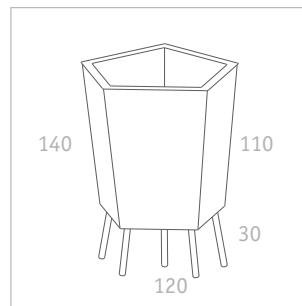

Planter in four sizes, aluminium sheet, powder coated light grey or black, steel legs, zinc-plated and powder coated, various accessories

Elevation 50
Volume 48 l
Weight 5,1 kg

Elevation 60
Volume 80 l
Weight 7,3 kg

Elevation Giant

Arik Levy 2012

FLORA 

Big. Bigger. Biggest. The almost gigantic dimensions of this planter create new opportunities for outdoor structures and designs. Tall plants have a style all of their own when used for green architecture. The new types can be positioned on hard surfaces, and also used as moveable objects. Special features make it easy to handle the planters, which have a volume of approximately 900 litres.

FLORA 

Giant planter, zinc plated
sheet metal, powder coated
light grey, various accessories

Elevation 150
h 150 cm
Volume 820 l
Weight 130 kg

FLORA Wilh. Förster
GmbH & Co. KG

Schmidtsiepen 3
58553 Halver
Germany