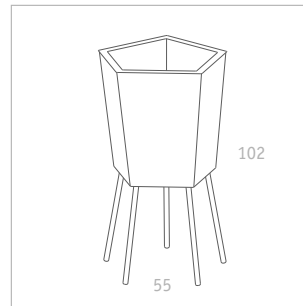

Planter in four sizes, aluminium sheet, powder coated light grey or black, steel legs, zinc-plated and powder coated, various accessories

Elevation 50
Volume 48 l
Weight 5,1 kg

Elevation 60
Volume 80 l
Weight 7,3 kg