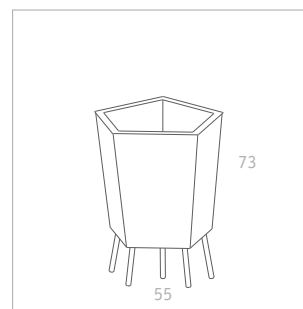

Planter in four sizes, aluminium sheet, powder coated light grey or black, steel legs, zinc-plated and powder coated, various accessories

Elevation 50
Volume 48 l
Weight 5,1 kg

Elevation 60
Volume 80 l
Weight 7,3 kg