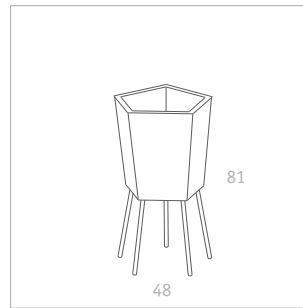

Planter in four sizes, aluminium sheet, powder coated light grey or black, steel legs, zinc-plated and powder coated, various accessories

Elevation 50
Volume 48 l
Weight 5,1 kg

Elevation 60
Volume 80 l
Weight 7,3 kg