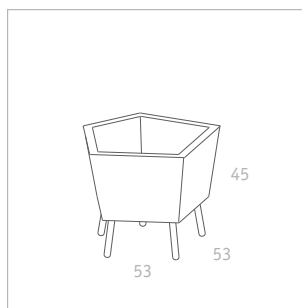

Bench in two sizes, stool,
table and planter, aluminium
sheet, powder coated in light
grey, steel legs, zinc-plated
and powder coated

Elevation 650
Bench with planter in center
Seat solid larch wood nature
Volume planter 70 l
Weight 39 kg

Elevation 600
Bench with planter at corner
Seat solid larch wood nature
Volume planter 43 l
Weight 34 kg

FLORA Wilh. Förster
GmbH & Co. KG

Schmidtsiepen 3
58553 Halver
Germany

Phone +49 (0)2353 9117-0
Fax +49 (0)2353 9117-17
E-Mail info@flora-online.de
Internet www.flora-online.de

Elevation

Arik Levy 2010

FLORA

Planter, stool and table, aluminium sheet, powder coated in light grey, steel legs, zinc-plated and powder coated, seat solid larch wood nature, table top HPL dark grey

Elevation 30
Planter
Volume 43 l
Weight 6 kg