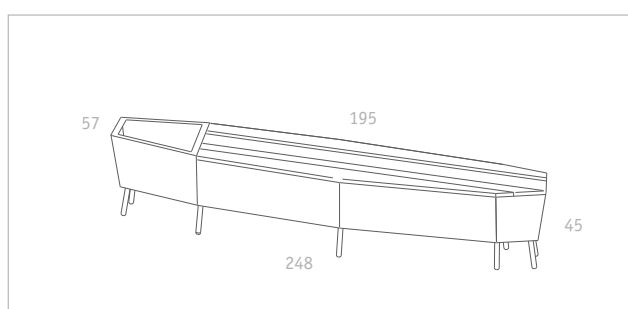

Bench in two sizes, stool,
table and planter, aluminium
sheet, powder coated in light
grey, steel legs, zinc-plated
and powder coated

Elevation 650
Bench with planter in center
Seat solid larch wood nature
Volume planter 70 l
Weight 39 kg