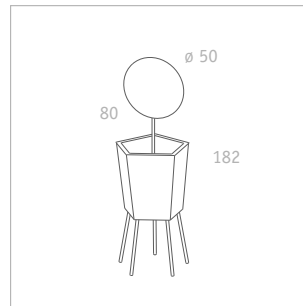

Planter in four sizes, aluminium sheet, powder coated light grey or black, steel legs, zinc-plated and powder coated, various accessories

Elevation 50
Volume 48 l
Weight 5,1 kg

Elevation 60
Volume 80 l
Weight 7,3 kg

FLORA 

Giant planter, zinc plated
sheet metal, powder coated
light grey, various accessories

Elevation 150
h 150 cm
Volume 820 l
Weight 130 kg

FLORA Wilh. Förster
GmbH & Co. KG

Schmidtsiepen 3
58553 Halver
Germany

Elevation 30
Volume 43 l
Weight 6 kg

FLORA Wilh. Förster
GmbH & Co. KG

Schmidtsiepen 3
58553 Halver
Germany

Phone +49 (0)2353 9117-0
Fax +49 (0)2353 9117-17
E-Mail info@flora-online.de
Internet www.flora-online.de

Elevation

Arik Levy 2009

FLORA

Planter in four sizes, aluminium sheet, powder coated light grey or black, steel legs, zinc-plated and powder coated, various accessories

Mirror, super polished stainless steel, \varnothing 50 cm x 3 mm
Weight 2,6 kg