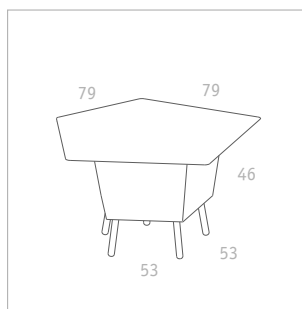

Elevation 600
Bench with planter at corner
Seat solid larch wood nature
Volume planter 43 l
Weight 34 kg

FLORA Wilh. Förster
GmbH & Co. KG

Schmidtsiepen 3
58553 Halver
Germany

Phone +49 (0)2353 9117-0
Fax +49 (0)2353 9117-17
E-Mail info@flora-online.de
Internet www.flora-online.de

Elevation

Arik Levy 2010

FLORA

Planter, stool and table, aluminium sheet, powder coated in light grey, steel legs, zinc-plated and powder coated, seat solid larch wood nature, table top HPL dark grey

Elevation 30
Planter
Volume 43 l
Weight 6 kg

Elevation 530
Stool
Seat solid larch wood nature
Weight 8 kg

Elevation 535
Table
Table top HPL dark grey
Weight 10 kg

FLORA Wilh. Förster
GmbH & Co. KG

Schmidtsiepen 3
58553 Halver
Germany

Phone +49 (0)2353 9117-0
Fax +49 (0)2353 9117-17
E-Mail info@flora-online.de
Internet www.flora-online.de