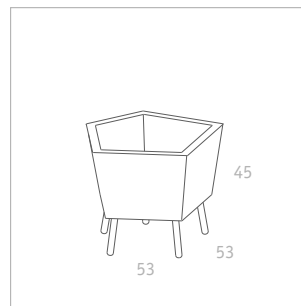

Elevation

Arik Levy 2009

FLORA

Planter in four sizes, aluminium sheet, powder coated light grey or black, steel legs, zinc-plated and powder coated, various accessories

Elevation 30
Volume 43 l
Weight 6 kg