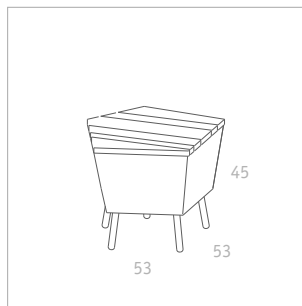

Elevation 600
Bench with planter at corner
Seat solid larch wood nature
Volume planter 43 l
Weight 34 kg

FLORA Wilh. Förster
GmbH & Co. KG

Schmidtsiepen 3
58553 Halver
Germany

Phone +49 (0)2353 9117-0
Fax +49 (0)2353 9117-17
E-Mail info@flora-online.de
Internet www.flora-online.de

Elevation

Arik Levy 2010

FLORA

Planter, stool and table, aluminium sheet, powder coated in light grey, steel legs, zinc-plated and powder coated, seat solid larch wood nature, table top HPL dark grey

Elevation 30
Planter
Volume 43 l
Weight 6 kg

Elevation 530
Stool
Seat solid larch wood nature
Weight 8 kg

Elevation 535
Table
Table top HPL dark grey
Weight 10 kg

FLORA Wilh. Förster
GmbH & Co. KG

Schmidtsiepen 3
58553 Halver
Germany

Phone +49 (0)2353 9117-0
Fax +49 (0)2353 9117-17
E-Mail info@flora-online.de
Internet www.flora-online.de