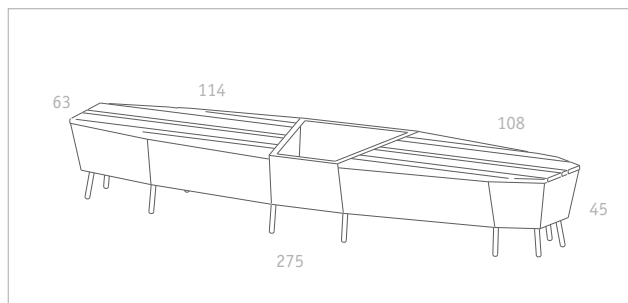

Bench in two sizes, stool,
table and planter, aluminium
sheet, powder coated in light
grey, steel legs, zinc-plated
and powder coated

Elevation 650
Bench with planter in center
Seat solid larch wood nature
Volume planter 70 l
Weight 39 kg