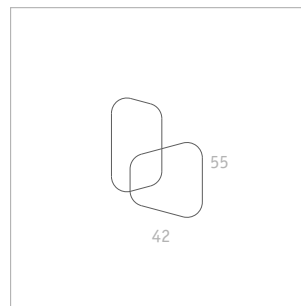

Paro

Michael Koenig 2011

FLORA

Art trellis, zinc plated sheet metal, powder coated black, with assembly kit

Paro 40
Weight 1 kg