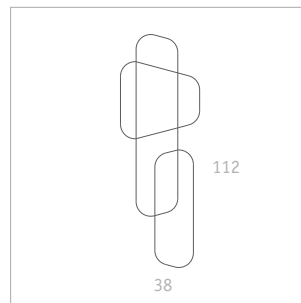

Paro 60
Weight 1,7 kg