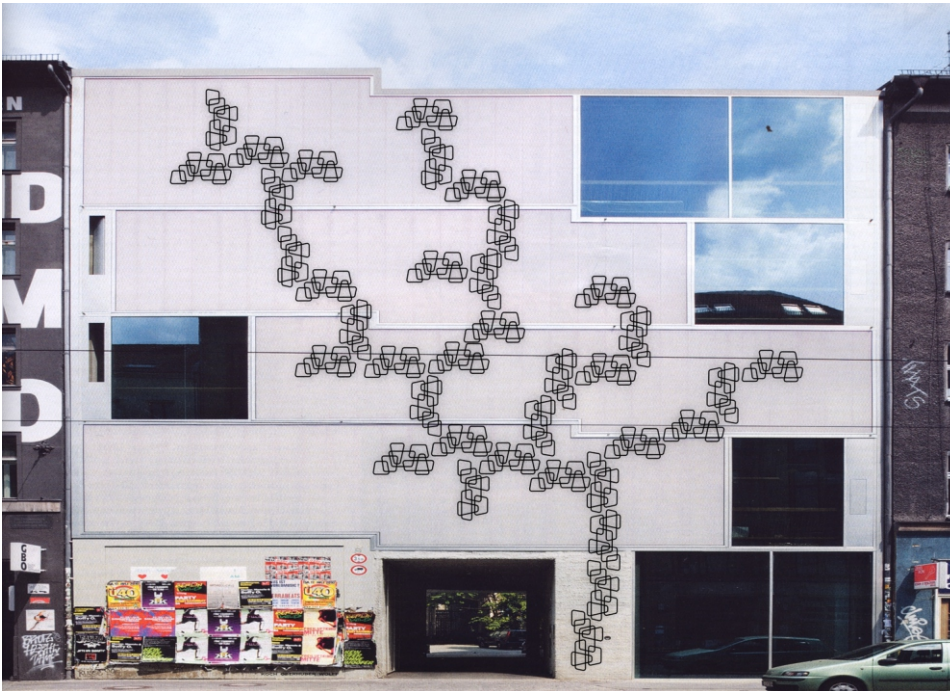

Paro

Michael Koenig 2011

FLORA 

Its organic shape distinguishes Paro from other trellises. It offers a very wide range of uses because its natural geometry creates an artistic bridge between plants and architecture. Different sizes can be positioned next to each other in any way required, so plants can also be arranged in narrow areas. Paro provides plenty of design opportunities even when used with just a few plants.