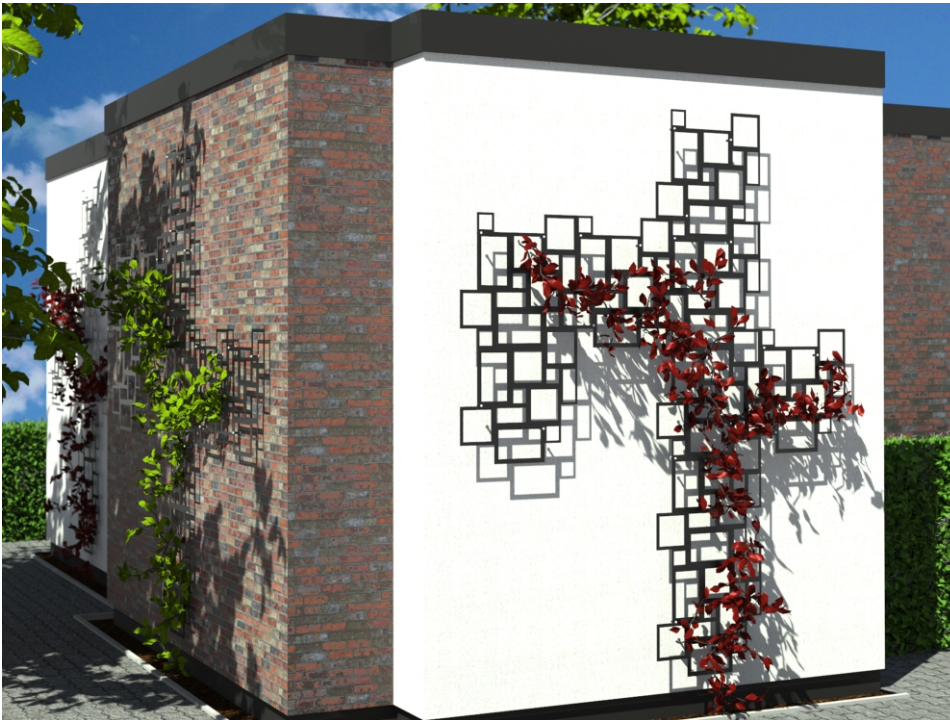

## Rom

Michael Koenig 2018

**FLORA** 

Rom structure is a strict geometric shape. In an extremely playful way, Michael Koenig has combined this tension in a product which harmonises function and shape in ways no others can. It is not only the plant which climbs up the supporting grid – the product itself appears to be ascending the wall. On the little tablets trays plants in standard pots can alive the natural structure as well, for example for indoor use with herbs in a kitchen or entrance area. The trays can be hooked at each straight position.

# FLORA

Art trellis, modular system,  
zinc plated sheet metal,  
powder coated black, with  
assembly kit

Rom  
Weight 1,1 kg

Rom  
Weight 2,1 kg

Flower tablet  
Weight 0,6 kg

**FLORA Wilh. Förster**  
GmbH & Co. KG