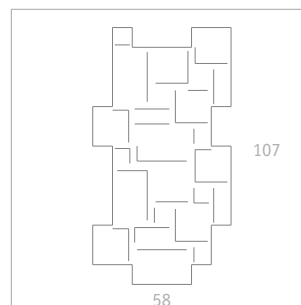

Rom
Weight 2,1 kg