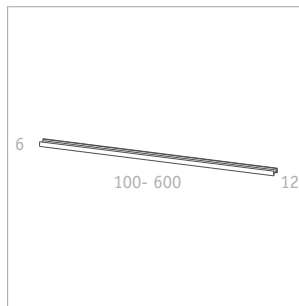

Separo

Michael Koenig 2013

FLORA

Screening system in five sizes, aluminium, powder-coated light grey or anthracite, mounted on a hot-dipped galvanised steel bar or on an aluminium base with a standard flagstone acting as a weight

Separo beam
l 100 cm - 600 cm

Each screen is mounted with two clamping shoes on the profile rail. The mechanism is hidden by covers in the same colour as the screen.