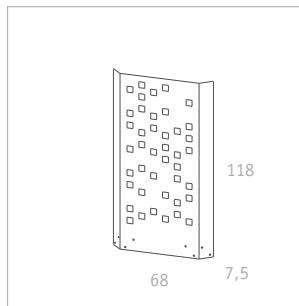

Separo 1200
h 118 cm

Separo

Michael Koenig 2013

FLORA

Screening system in five sizes, aluminium, powder-coated light grey or anthracite, mounted on a hot-dipped galvanised steel bar or on an aluminium base with a standard flagstone acting as a weight

Separo 1400
h 118 cm