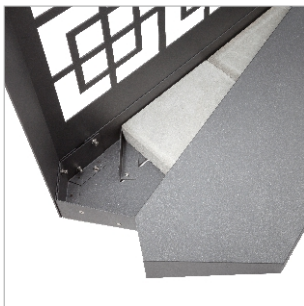

FLORA Wilh. Förster
GmbH & Co. KG

Schmidtsiepen 3
58553 Halver
Germany

Phone +49 (0)2353 9117-0
Fax +49 (0)2353 9117-17
E-Mail info@flora.biz
Internet www.flora.biz