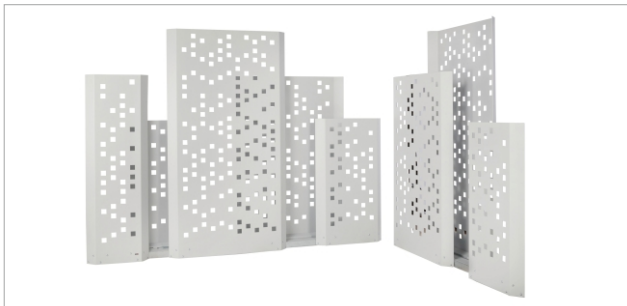

Separo

Michael Koenig 2013

FLORA 

Separo is an elegant outdoor screening system which makes use of straight lines. Five different aluminium elements overlap each other and are mounted on a steel beam which is anchored firmly to the ground. The pattern in the individual elements creates a delightful interplay of light and shade, and the whole construction is light and transparent. The different heights and widths of the elements result in a varied silhouette which both catches the eye and ensures privacy. The free standing version of Separo, with two aluminium elements of different sizes, can be arranged very flexibly. Various patterns for the screen design are available. Standard flagstones under a cover provide sufficient weight to ensure secure and stable support.

Separo

Michael Koenig 2013

FLORA

Screening system in five sizes, aluminium, powder-coated light grey or anthracite, mounted on a hot-dipped galvanised steel bar or on an aluminium base with a standard flagstone acting as a weight