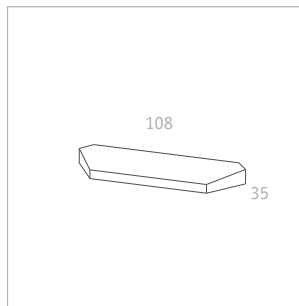

Separo

Michael Koenig 2013

FLORA

Screening system in five sizes, aluminium, powder-coated light grey or anthracite, mounted on a hot-dipped galvanised steel bar or on an aluminium base with a standard flagstone acting as a weight

Separo base for 1800-2000