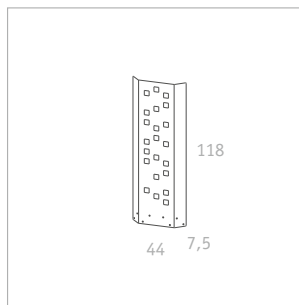

Separo 1200
h 118 cm

FLORA Wilh. Förster
GmbH & Co. KG

Schmidtsiepen 3
58553 Halver
Germany

Phone +49 (0)2353 9117-0
Fax +49 (0)2353 9117-17
E-Mail info@flora.biz
Internet www.flora.biz