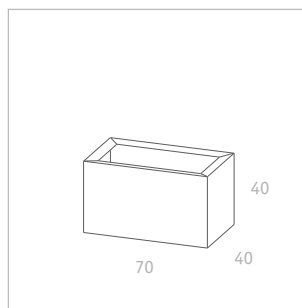

Thallo

FLORA 2011

FLORA 

When modern architecture demands minimalist solutions for greenery, the Thallo family is sure to impress with its function and design. The Thallo system offers three sizes: 40, 70 and 100 cm, of which the 40 cm and 70 cm heights permit all combinations of the three external dimensions. Slender planters for separation purposes are just as easy to create as very large individual planters. Thallo's many variants provide a very flexible range of design opportunities.

Thallo 40
Volume 56 l
Weight 10,0 kg [12,0]

Thallo 45
Volume 98 l
Weight 13,9 kg [16,7]

Thallo 50
Volume 140 l
Weight 17,9 kg [21,5]

[Weight Corten steel]

FLORA Wilh. Förster
GmbH & Co. KG

Schmidtsiepen 3
58553 Halver
Germany