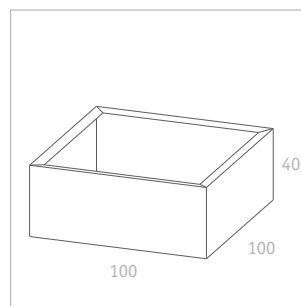

Thallo

FLORA 2011

FLORA 

When modern architecture demands minimalist solutions for greenery, the Thallo family is sure to impress with its function and design. The Thallo system offers three sizes: 40, 70 and 100 cm, of which the 40 cm and 70 cm heights permit all combinations of the three external dimensions. Slender planters for separation purposes are just as easy to create as very large individual planters. Thallo's many variants provide a very flexible range of design opportunities.

Thallo 40
Volume 56 l
Weight 10,0 kg [12,0]

Thallo 45
Volume 98 l
Weight 13,9 kg [16,7]

Thallo 50
Volume 140 l
Weight 17,9 kg [21,5]

[Weight Corten steel]

FLORA Wilh. Förster
GmbH & Co. KG

Schmidtsiepen 3
58553 Halver
Germany

Phone +49 (0)2353 9117-0
Fax +49 (0)2353 9117-17
E-Mail info@flora-online.de
Internet www.flora-online.de

Thallo

FLORA 2011

FLORA 

Planter system in different sizes, Corten steel or zinc plated sheet metal, powder coated light grey or anthracite, various types and accessories

Thallo 55
Volume 172 l
Weight 18,8 kg [22,6]

Thallo 60
Volume 245 l
Weight 23,6 kg [28,3]

Thallo 65
Volume 350 l
Weight 29,4 kg [35,3]

[Weight Corten steel]

FLORA Wilh. Förster
GmbH & Co. KG

Schmidtsiepen 3
58553 Halver
Germany