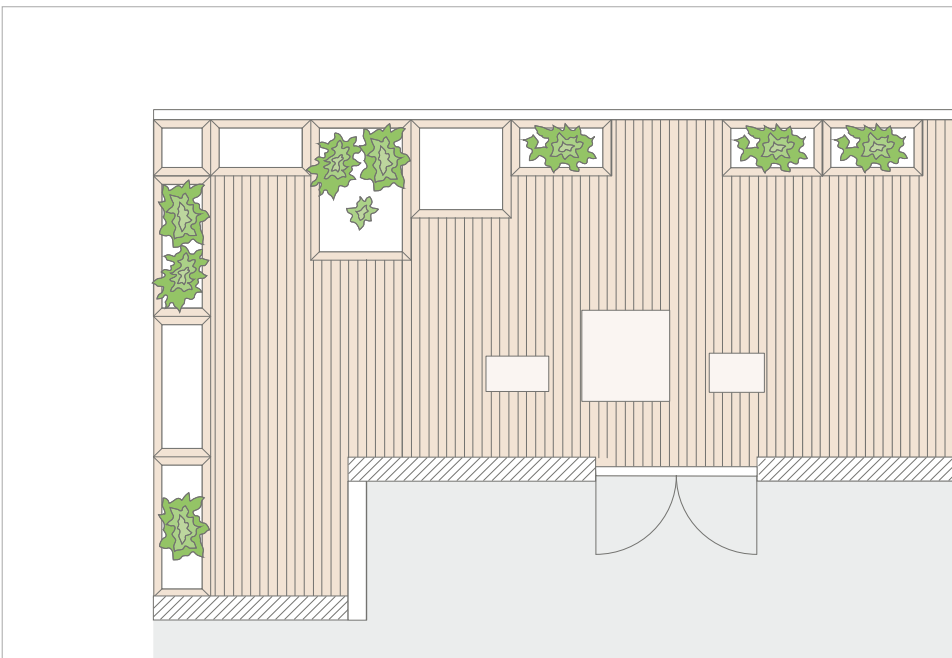

Thallo

FLORA 2011

FLORA 

When modern architecture demands minimalist solutions for greenery, the Thallo family is sure to impress with its function and design. The Thallo system offers three sizes: 40, 70 and 100 cm, of which the 40 cm and 70 cm heights permit all combinations of the three external dimensions. Slender planters for separation purposes are just as easy to create as very large individual planters. Thallo's many variants provide a very flexible range of design opportunities.

Phone +49 (0)2353 9117-0
Fax +49 (0)2353 9117-17
E-Mail info@flora-online.de
Internet www.flora-online.de

Thallo

FLORA 2011

FLORA 

When modern architecture demands minimalist solutions for greenery, the Thallo family is sure to impress with its function and design. The Thallo system offers three sizes: 40, 70 and 100 cm, of which the 40 cm and 70 cm heights permit all combinations of the three external dimensions. Slender planters for separation purposes are just as easy to create as very large individual planters. Thallo's many variants provide a very flexible range of design opportunities.