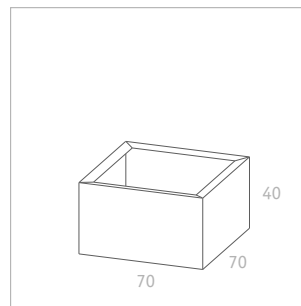

Thallo

FLORA 2011

FLORA 

When modern architecture demands minimalist solutions for greenery, the Thallo family is sure to impress with its function and design. The Thallo system offers three sizes: 40, 70 and 100 cm, of which the 40 cm and 70 cm heights permit all combinations of the three external dimensions. Slender planters for separation purposes are just as easy to create as very large individual planters. Thallo's many variants provide a very flexible range of design opportunities.

Thallo 40
Volume 56 l
Weight 10,0 kg [12,0]

Thallo 45
Volume 98 l
Weight 13,9 kg [16,7]

Thallo 50
Volume 140 l
Weight 17,9 kg [21,5]

[Weight Corten steel]

FLORA Wilh. Förster
GmbH & Co. KG

Schmidtsiepen 3
58553 Halver
Germany

Thallo 55
Volume 172 l
Weight 18,8 kg [22,6]

Thallo 60
Volume 245 l
Weight 23,6 kg [28,3]

Thallo 65
Volume 350 l
Weight 29,4 kg [35,3]

[Weight Corten steel]

FLORA Wilh. Förster
GmbH & Co. KG

Schmidtsiepen 3
58553 Halver
Germany