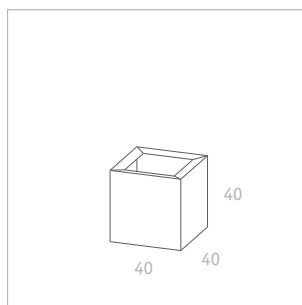

Thallo

FLORA 2011

FLORA 

When modern architecture demands minimalist solutions for greenery, the Thallo family is sure to impress with its function and design. The Thallo system offers three sizes: 40, 70 and 100 cm, of which the 40 cm and 70 cm heights permit all combinations of the three external dimensions. Slender planters for separation purposes are just as easy to create as very large individual planters. Thallo's many variants provide a very flexible range of design opportunities.

Thallo 40
Volume 56 l
Weight 10,0 kg [12,0]

Thallo 45
Volume 98 l
Weight 13,9 kg [16,7]

Thallo 50
Volume 140 l
Weight 17,9 kg [21,5]

[Weight Corten steel]

FLORA Wilh. Förster
GmbH & Co. KG

Schmidtsiepen 3
58553 Halver
Germany