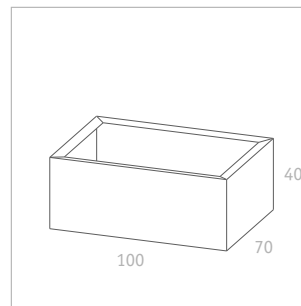

Thallo

FLORA 2011

FLORA 

When modern architecture demands minimalist solutions for greenery, the Thallo family is sure to impress with its function and design. The Thallo system offers three sizes: 40, 70 and 100 cm, of which the 40 cm and 70 cm heights permit all combinations of the three external dimensions. Slender planters for separation purposes are just as easy to create as very large individual planters. Thallo's many variants provide a very flexible range of design opportunities.

Thallo 40
Volume 56 l
Weight 10,0 kg [12,0]

Thallo 45
Volume 98 l
Weight 13,9 kg [16,7]

Thallo 50
Volume 140 l
Weight 17,9 kg [21,5]

[Weight Corten steel]

FLORA Wilh. Förster
GmbH & Co. KG

Schmidtsiepen 3
58553 Halver
Germany

Phone +49 (0)2353 9117-0
Fax +49 (0)2353 9117-17
E-Mail info@flora-online.de
Internet www.flora-online.de

Thallo

FLORA 2011

FLORA 

Planter system in different sizes, Corten steel or zinc plated sheet metal, powder coated light grey or anthracite, various types and accessories

Thallo 55
Volume 172 l
Weight 18,8 kg [22,6]

Thallo 60
Volume 245 l
Weight 23,6 kg [28,3]

Thallo 65
Volume 350 l
Weight 29,4 kg [35,3]

[Weight Corten steel]

FLORA Wilh. Förster
GmbH & Co. KG

Schmidtsiepen 3
58553 Halver
Germany