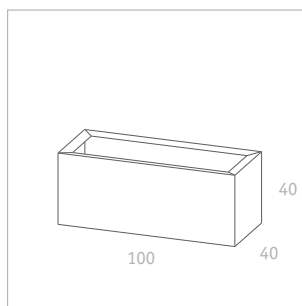

Thallo

FLORA 2011

FLORA 

When modern architecture demands minimalist solutions for greenery, the Thallo family is sure to impress with its function and design. The Thallo system offers three sizes: 40, 70 and 100 cm, of which the 40 cm and 70 cm heights permit all combinations of the three external dimensions. Slender planters for separation purposes are just as easy to create as very large individual planters. Thallo's many variants provide a very flexible range of design opportunities.

Thallo 40
Volume 56 l
Weight 10,0 kg [12,0]

Thallo 45
Volume 98 l
Weight 13,9 kg [16,7]

Thallo 50
Volume 140 l
Weight 17,9 kg [21,5]

[Weight Corten steel]

FLORA Wilh. Förster
GmbH & Co. KG

Schmidtsiepen 3
58553 Halver
Germany