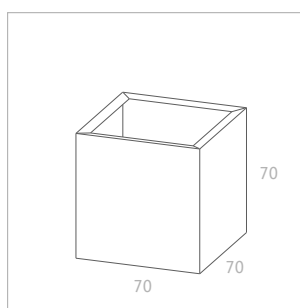

Thallo

FLORA 2011

FLORA

Planter system in different sizes, Corten steel or zinc plated sheet metal, powder coated light grey or anthracite, various types and accessories

Thallo 85
Volume 319 l
Weight 30,3 kg [36,4]