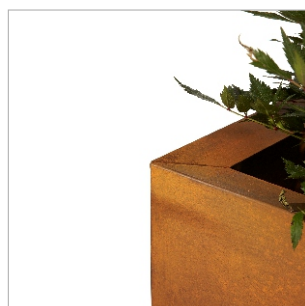

Thallo 65
Volume 350 l
Weight 29,4 kg [35,3]

[Weight Corten steel]

FLORA Wilh. Förster
GmbH & Co. KG

Schmidtsiepen 3
58553 Halver
Germany

Phone +49 (0)2353 9117-0
Fax +49 (0)2353 9117-17
E-Mail info@flora-online.de
Internet www.flora-online.de